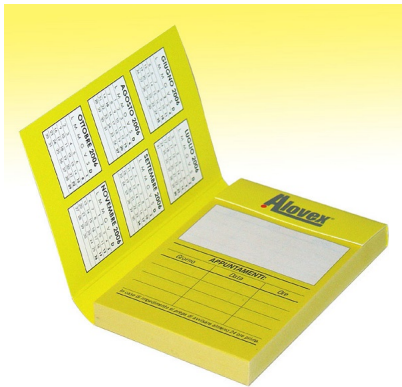

## meeting-scheduler-pad

Meeting-scheduler-pad white cardboard cover, closed 65 x 100 mm

Rating: Not Rated Yet

**Price**

[Ask a question about this product](#)

Manufacturer: [Direct production](#)

### Description

Block with **white** cardboard cover

**Closed size** 65 x 100 mm

**Thickness:** 100-sheet paper block (80 gr uncoated)

### Customization

Printable from 1 to 4 colors on the cover and on the sheets

{module prora\_da1a2euroEN}

{module  
prora\_consegna4settimaneEN}

{module prora\_lineaPaperEN}