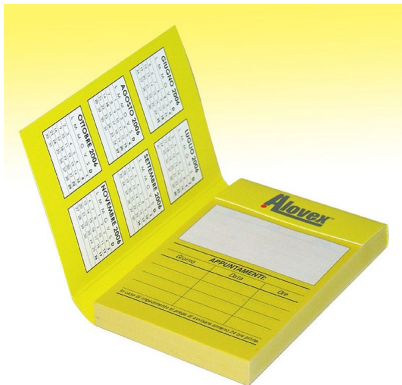

meeting-scheduler-pad

Meeting-scheduler-pad white cardboard cover, closed 65 x 100 mm

Rating: Not Rated Yet

Price

[Ask a question about this product](#)

Manufacturer: [Direct production](#)

Description

Block with **white** cardboard cover

Closed size 65 x 100 mm

Thickness: 100-sheet paper block (80 gr uncoated)

Customization

Printable from 1 to 4 colors on the cover and on the sheets

{module prora_da1a2euroEN}

{module
prora_consegna4settimaneEN}